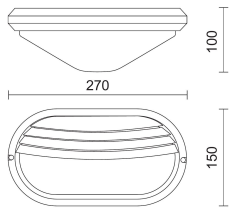

127002 - 270P

Design:	Product Code	Color
	127002	Grey

General specifications

Product type	Wall-bracket
Mounting type	Wall - surface
Indoor/Outdoor light	Outdoor
Description	Outdoor ceiling luminaires ideal for application in residential areas for outdoor use. IP65.
Applications	Terraces , Residential areas , Cantilever roofing , Arcades

Lighting specifications

i Stated L.O.R. and delivered lumens values are related to standard beam angle versions

Lamp description	HE E27 40W
Watt source (W)	40
Lamp type	HE
Lamp holder	E27
Lamp description	FBT E27 11W
Nominal lumens on thermal regime (lm)	600
Watt source (W)	11
Lamp type	FBT
Lamp holder	E27
Diffuser	Polycarbonate

IP 65 IK 10

Electrical specifications

Driver availability	Separate
---------------------	----------

Optical specifications

Light distribution	Asymmetric
Emission	Direct
Aiming	Fixed

Weight and dimension

Length (mm)	270
Height (mm)	100
Width (mm)	150
Weight (Kg)	0.5